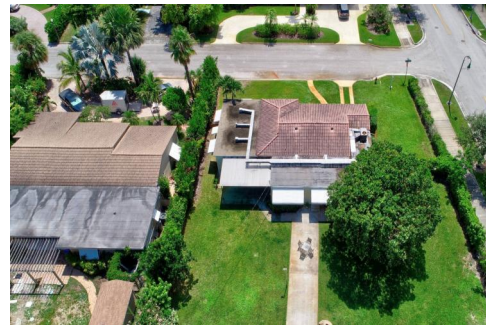

245 Ellamar Road
West Palm Beach, FL 33405

**SOUTH FLORIDA
PREMIER PROPERTIES**

Neill Beren
561-573-2399
nlberen@sfppearealestate.com
<http://www.SFPPRealEstate.com>