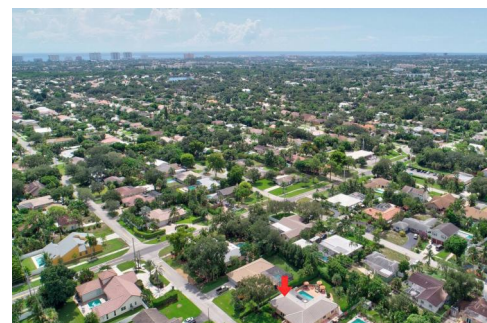

1260 Southwest 15th Street  
Boca Raton, FL 33486

COMMUNITY: Palm Beach Farms

MLS # RX-10415565

PRICE \$789,000

 Single Family

 2331 SQFT

 4 Beds

 2 Baths

## PROPERTY DETAILS

LOCATED IN THE DESIRABLE NEIGHBORHOOD OF PALM BEACH FARMS, THIS FABULOUS HOME SITS ON A .26/ACRE LOT WITH SOUTH EXPOSURE AND IS SIMPLY AN "ENTERTAINER'S DREAM", OFFERING A SPLIT BEDROOM FLOOR PLAN WITH (4) BEDROOMS, INCLUDING AN ENORMOUS MASTER WITH SEPARATE SITTING AREA, SUITABLE FOR A HOME OFFICE, EXERCISE ROOM, OR NURSERY,