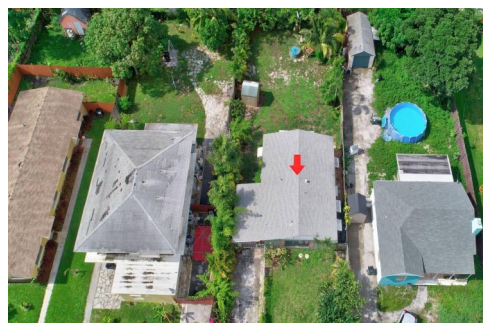

250 Northeast 13th Street  
Delray Beach, FL 33444

COMMUNITY: Dell Park

MLS # RX-10445300

PRICE \$425,000

Single Family

975 SQFT

3 Beds

1 Baths

## PROPERTY DETAILS

Charming Cottage in one of Delray Beach's most desirable neighborhoods. Walking distance to Atlantic Avenue's shops and restaurants. Less than 1 mile from South Florida's best beaches. Updated Kitchen and Bathroom, 2nd Bathroom can be easily added. Small 3rd room (not presented in attached photos), has a window & sliding glass doors