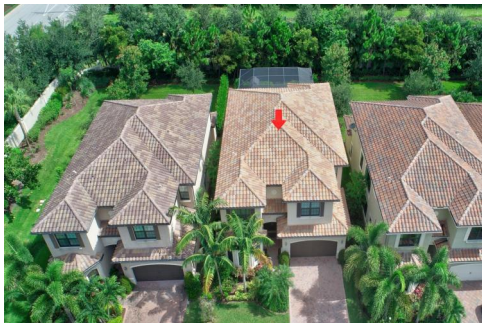

16496 Gateway Bridge Drive

Delray Beach, FL 33446

COMMUNITY: The Bridges

 Single Family

Christina Levine
949-874-2686
christina@champagneparisi.com