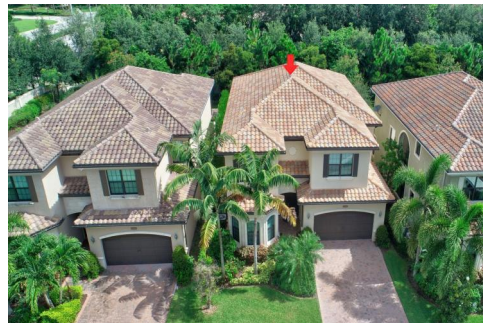

16496 Gateway Bridge Drive

Delray Beach, FL 33446

COMMUNITY: The Bridges

 Single Family

Christina Levine
949-874-2686
christina@champagneparisi.com