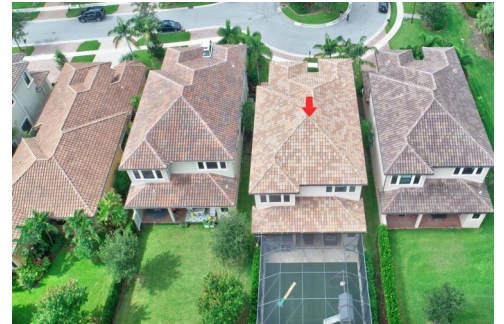

16496 Gateway Bridge Drive

Delray Beach, FL 33446

COMMUNITY: The Bridges

 Single Family

Christina Levine
949-874-2686
christina@champagneparisi.com