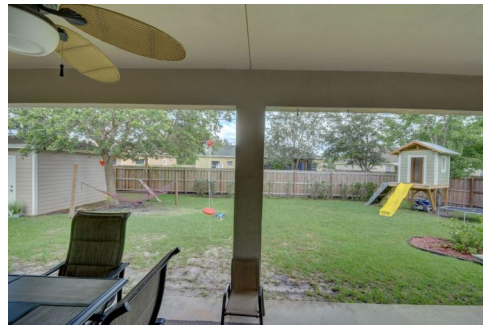

1118 SW Dorchester St
Port Saint Lucie, FL 34983

MLS # RX-10435929
PRICE \$229,900

 Single Family

 1660 SQFT

 3 Beds

 2 Baths