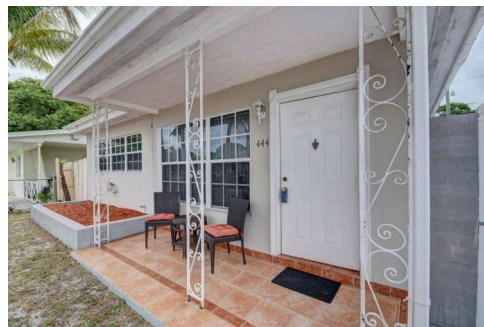

444 Wilder Street
West Palm Beach, FL 33405

MLS # RX-10413884

 Single Family

 896 SQFT

 2 Beds

 1 Baths