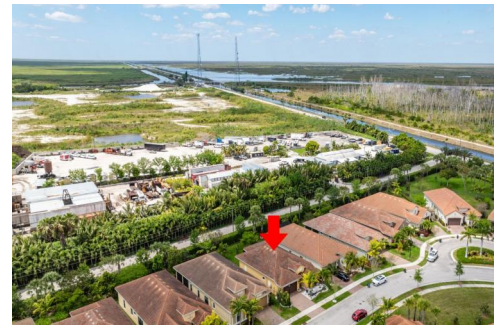

9605 Kalmar Circle West
Parkland, FL 33076

 Single Family

Brett Hodes
954-234-6684
bretthodes@gmail.com