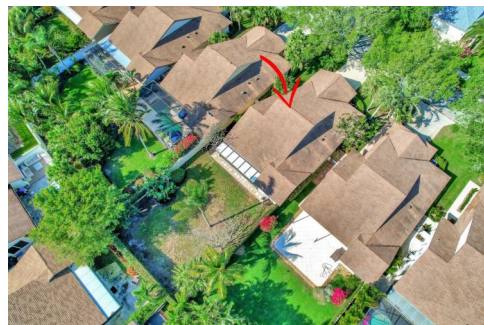

143 Cape Pointe Circle
Jupiter, FL 33477

 Single Family

Bea Sallabi
561-301-8758
beasallabi@yahoo.com