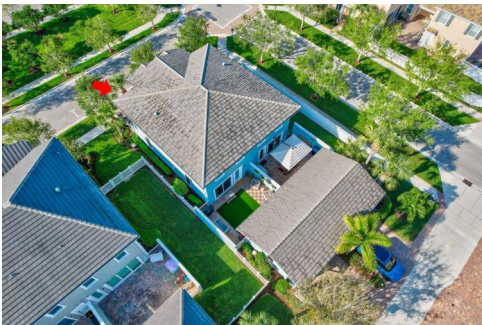

1073 North Prescott Drive
Jupiter, FL 33458

 Townhouse

COMPASS

Robyn Suberi
954-529-9637
robyn.suberi@compass.com