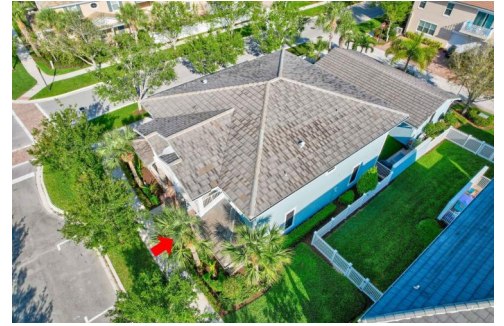

1073 North Prescott Drive
Jupiter, FL 33458

 Townhouse

COMPASS

Robyn Suberi
954-529-9637
robyn.suberi@compass.com