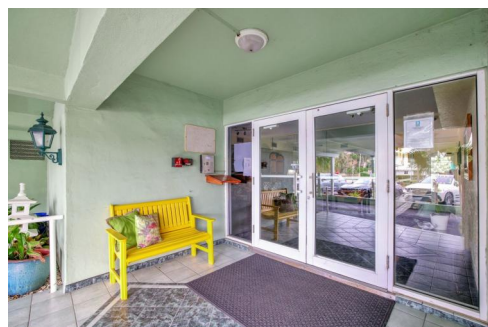

1750 South Ocean Boulevard
Pompano Beach, FL 33062

Condominium

2 Beds

2 Baths

COMPASS

Laurie Spector
954-608-7104
laurie.spector@compass.com