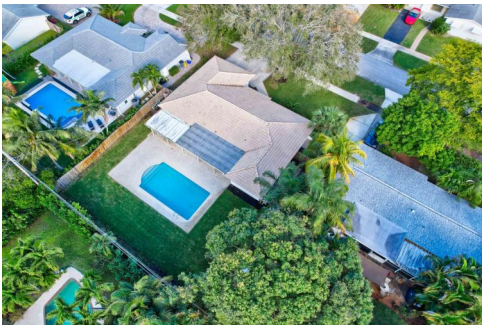

725 Tradewind Drive
North Palm Beach, FL 33408

 Single Family

Susan Ricci
561-310-6007
susanricci@thespinagroup.com