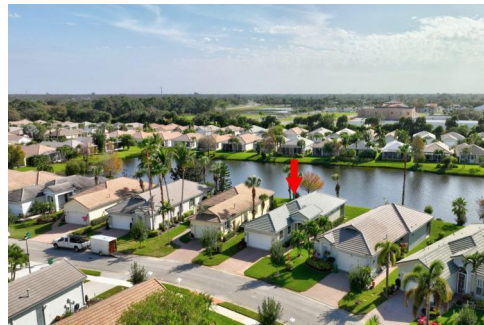

711 Southwest Rocky Bayou Terrace  
Port St. Lucie, FL 34986

 Single Family

**Susan Childs**  
561-723-0063  
suechilds561@gmail.com