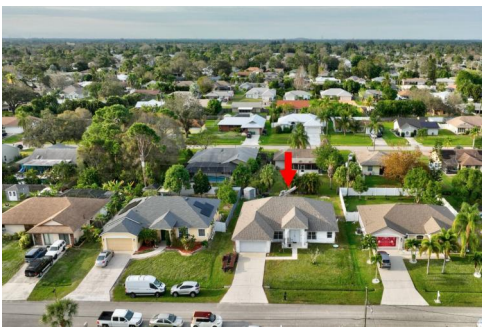

573 Southeast Crosspoint Drive
Port St. Lucie, FL 34983

 Single Family

Dustin Wright
7729859636
dustinwrightrealtor@gmail.com