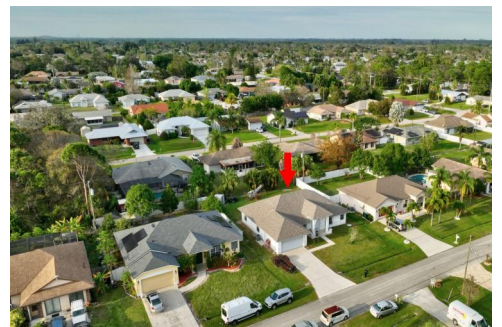

573 Southeast Crosspoint Drive
Port St. Lucie, FL 34983

 Single Family

Dustin Wright
7729859636
dustinwrightrealtor@gmail.com