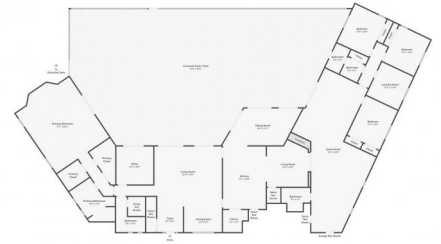

1358 Wainwright Way
Fort Myers, FL 33919

Single Family