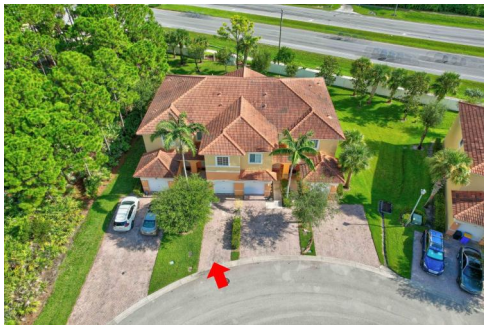

5207 Southeast Mariner Garden Circle
Stuart, FL 34997

 Townhouse

Bea Sallabi
561-301-8758
beasallabi@yahoo.com