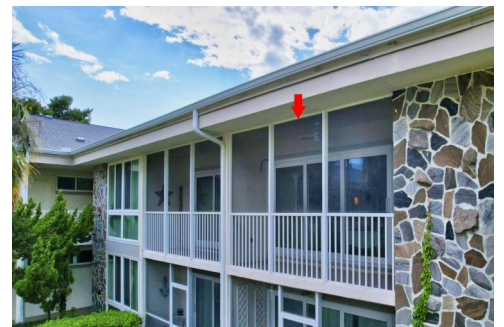

500 South Washington Drive
Sarasota, FL 34236

 Condominium