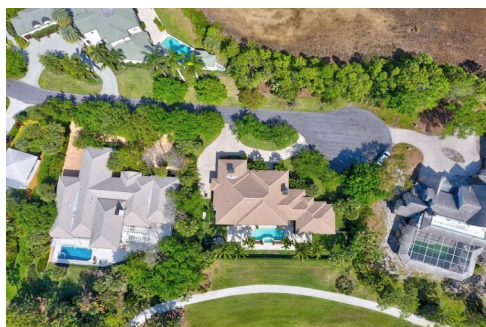

13460 Oakmeade
Palm Beach Gardens, FL 33418

MLS # RX-10415138
PRICE \$1,650,000

 Single Family

 3600 SQFT

 3 Beds

 3/1 Baths