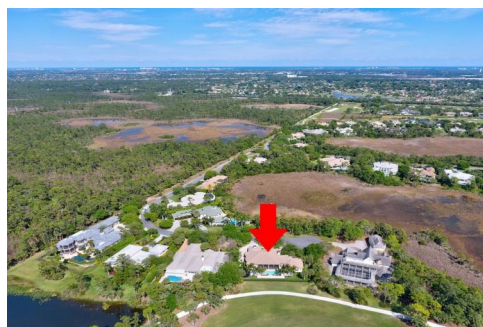

13460 Oakmeade
Palm Beach Gardens, FL 33418

MLS # RX-10415138
PRICE \$1,650,000

 Single Family

 3600 SQFT

 3 Beds

 3/1 Baths