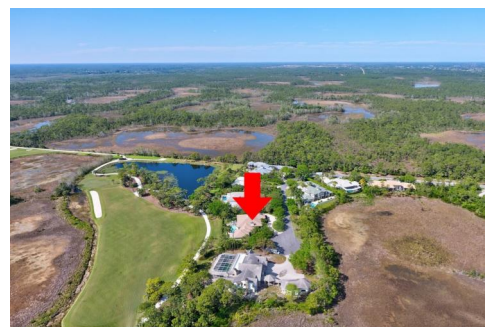

13460 Oakmeade
Palm Beach Gardens, FL 33418

MLS # RX-10415138
PRICE \$1,650,000

 Single Family

 3600 SQFT

 3 Beds

 3/1 Baths