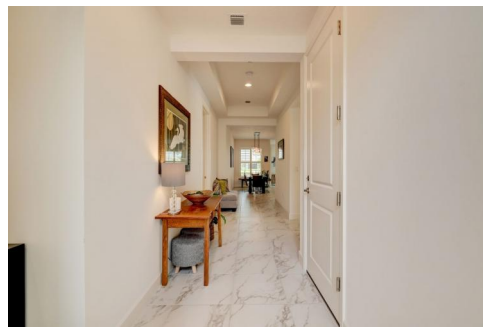

11372 Southwest Willow Lane
Port St. Lucie, FL 34987

 Single Family

Arthur Bimonte

561-789-4345

arthurbimonte@gmail.com

<http://arthurbimonte.bestconnectionsrealty.com/>