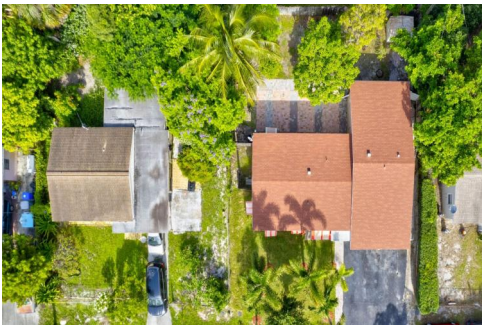

2601 Northeast 12th Terrace  
Pompano Beach, FL 33064

 Single Family