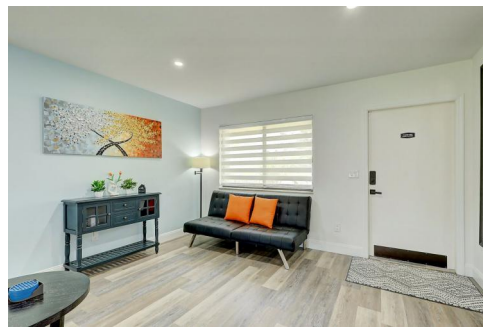

2070 Southeast West Dunbrooke Circle  
Port St. Lucie, FL 34952

 Single Family

Sean Rodriguez  
561-460-9614  
sean@thebrennangroup.org