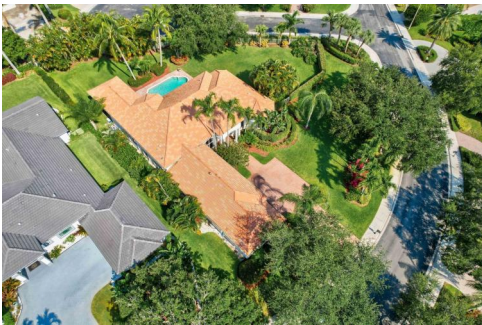

2709 Tecumseh Drive
West Palm Beach, FL 33409

 Single Family

Lori Hess
561.351.0495
lmh1017@yahoo.com