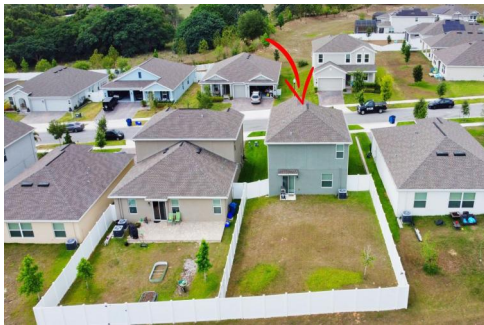

14 White Horse Way
Groveland, FL 34736

 Single Family

Donna Cortes
561-310-1486
donnacortes@ymail.com