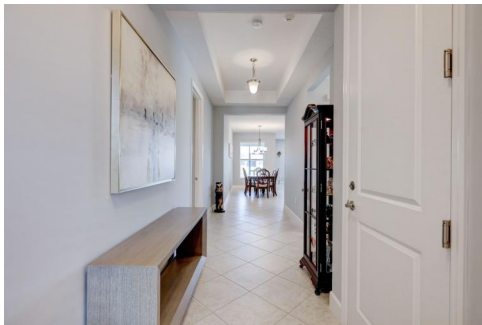

11377 Southwest Willow Lane  
Port St. Lucie, FL 33323

 Single Family

Arthur Bimonte

561-789-4345

arthurbimonte@gmail.com

<http://arthurbimonte.bestconnectionsrealty.com/>