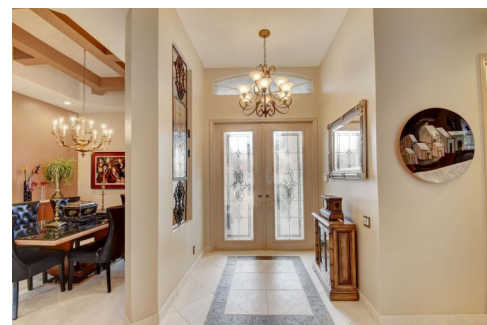

6523 Piemonte Dr
Boynton Beach, FL 33472

COMMUNITY: Ponte Vecchio

MLS # RX-10409027

PRICE $409,000

Single Family

2865 SQFT

3 Beds

2/1 Baths

PROPERTY DETAILS

2865 square feet of air conditioned space! If you're looking for light, bright and private, this EXPANDED Tiber is for you. Not your standard kitchen, highly upgraded cherry cabinets with all lower cabinet drawers, granite countertops and backsplash, truly a chefs dream. So many upgrades, from the circular driveway, to the glass entrance doors,