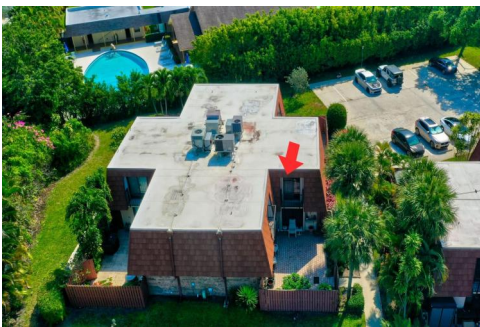

1420 Augusta Circle
Delray Beach, FL 33445

 Townhouse