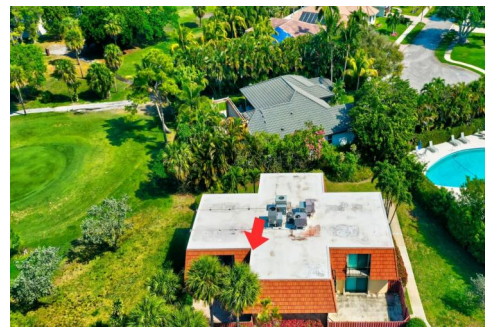

1420 Augusta Circle
Delray Beach, FL 33445

 Townhouse