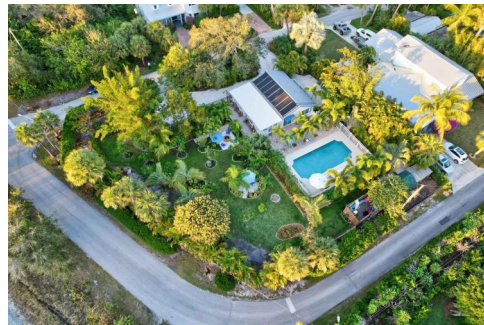

9758 Southeast Cowles Street
Hobe Sound, FL 33455

 Single Family