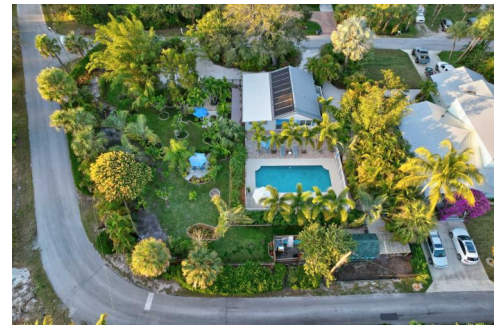

9758 Southeast Cowles Street
Hobe Sound, FL 33455

 Single Family