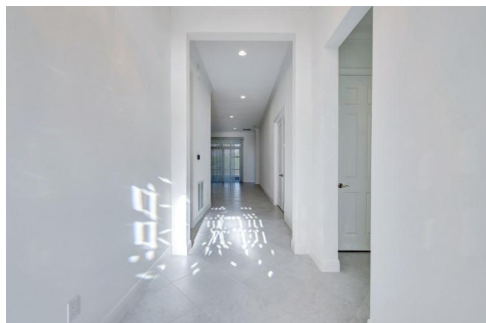

9104 Southwest Roccia Way
Port St. Lucie, FL 34987
COMMUNITY: PGA Village Verano - Cresswind

PRICE \$685,000

 Single Family  2384 SQFT  3 Beds  3 Baths  3 Car  8364 SQFT

PROPERTY DETAILS

BRAND NEW, NEVER LIVED IN 3BR+Den/3BA/3CG HOME WITHOUT THE LONG NEW CONSTRUCTION WAIT! This spectacular MOVE-IN READY HOME is situated on a corner lot and will amaze you with its spacious open gathering spaces, perfect for entertaining guests and a relaxed Florida lifestyle. The Island Kitchen features gorgeous quartz countertops with generous counter space, stylish backsplash, tons of white raised panel cabinets, pendant lighting and stainless steel appliances. The Kitchen overlooks a bright and welcoming Dining and Great Room with large windows and sliding glass doors leading out to the sizable screened-in covered patio. The beautiful private backyard is just steps away from the adjacent Cresswind community pool.