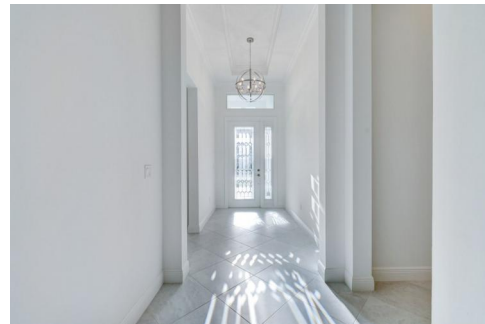

9104 Southwest Roccia Way
Port St. Lucie, FL 34987
COMMUNITY: PGA Village Verano - Cresswind

PRICE \$685,000

 Single Family  2384 SQFT  3 Beds  3 Baths  3 Car  8364 SQFT

PROPERTY DETAILS

BRAND NEW, NEVER LIVED IN 3BR+Den/3BA/3CG HOME WITHOUT THE LONG NEW CONSTRUCTION WAIT! This spectacular MOVE-IN READY HOME is situated on a corner lot and will amaze you with its spacious open gathering spaces, perfect for entertaining guests and a relaxed Florida lifestyle. The Island Kitchen features gorgeous quartz countertops with generous counter space, stylish backsplash, tons of white raised panel cabinets, pendant lighting and stainless steel appliances. The Kitchen overlooks a bright and welcoming Dining and Great Room with large windows and sliding glass doors leading out to the sizable screened-in covered patio. The beautiful private backyard is just steps away from the adjacent Cresswind community pool.