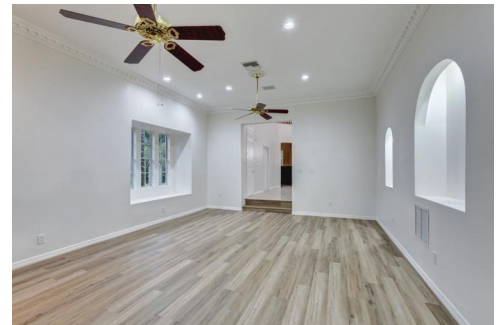

8173 Banyan Boulevard
Loxahatchee, FL 33470

 Single Family

Michael Brown
561-299-8122
mike@heroicconstructionfl.com