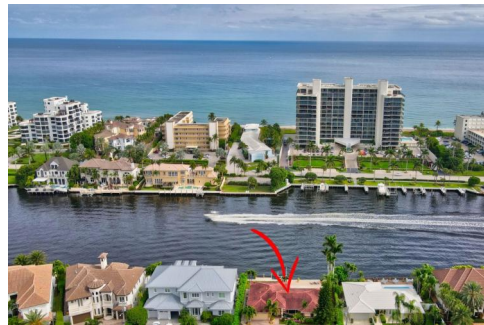

3131 Jasmine Drive  
Delray Beach, FL 33483

 Single Family

Jed Weaver  
9548172757  
floridasbestwaterfront@gmail.com