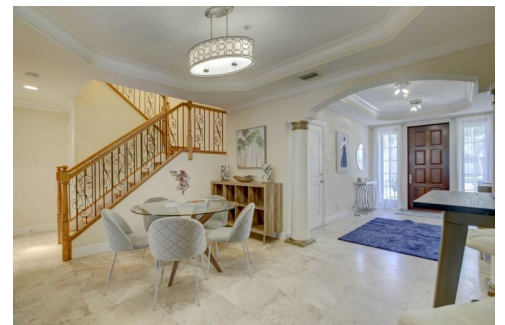

1503 Southeast 2nd Street
Fort Lauderdale, FL 33301

 Townhouse