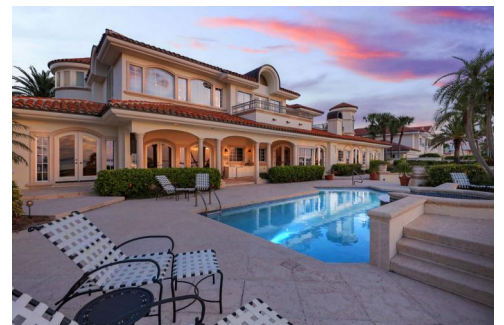

6761 Southeast North Marina Way  
Stuart, FL 34996

 Single Family