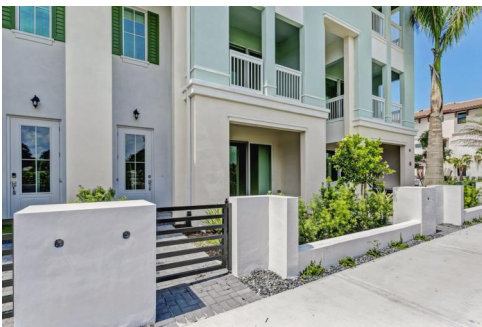

12534 Gross Pointe Drive  
Palm Beach Gardens, FL 33418

 Townhouse

COMPASS

Robyn Suberi  
954-529-9637  
robyn.suberi@compass.com