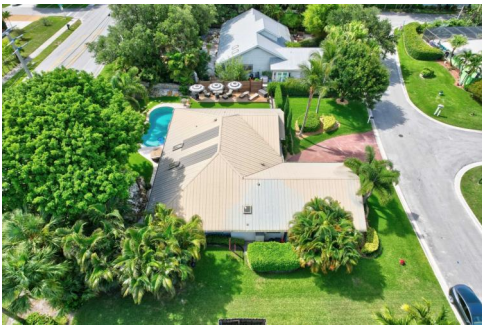

10770 Southeast Jupiter Narrows Drive
Hobe Sound, FL 33455

 Single Family

Gregory H Dalessio
772-486-7880
gregsellspsl@gmail.com
<http://gregsellspsl.tc.greenenergyrealty.com>