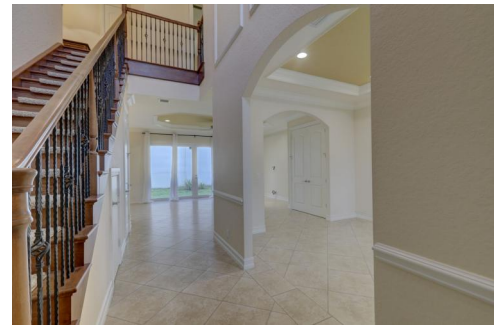

1960 Northeast 33rd Street
Lighthouse Point, FL 33064

 Townhouse

Cher Robinson
210-896-8700
cher.robinson@cbrealty.com