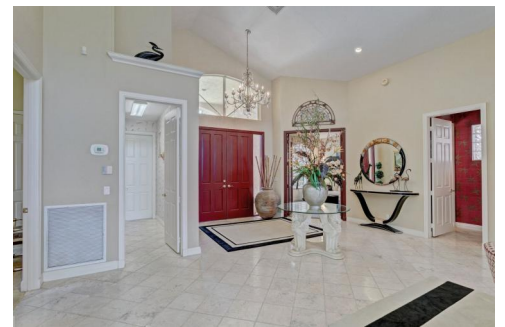

8270 Bob-O-Link Drive
West Palm Beach, FL 33412

 Single Family

ILLUSTRATED
PROPERTIES

Lori McAlear
561-308-6384
luxuryhomesbylori@gmail.com
<https://www.lorimcalear.ipre.com>