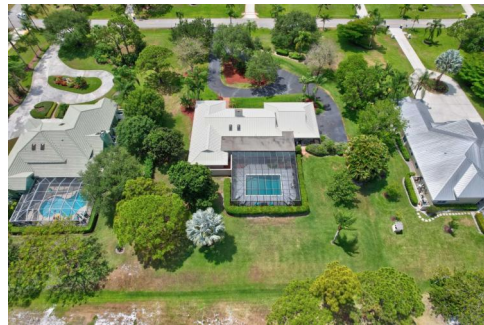

4713 Southwest Bermuda Way  
Palm City, FL 34990

 Single Family

Dustin Wright  
7729859636  
dustinwrightrealtor@gmail.com