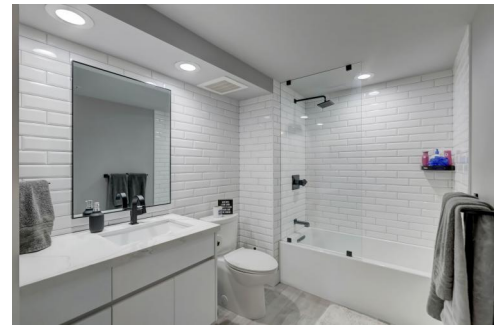

347 North New River Drive East
Fort Lauderdale, FL 33301

 Condominium