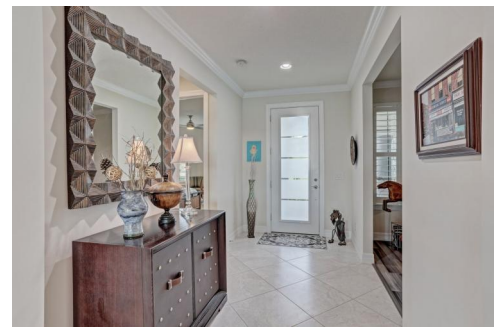

593 Southeast Monteiro Drive
Port St. Lucie, FL 34984

 Single Family

Lori Hess
561.351.0495
lmh1017@yahoo.com