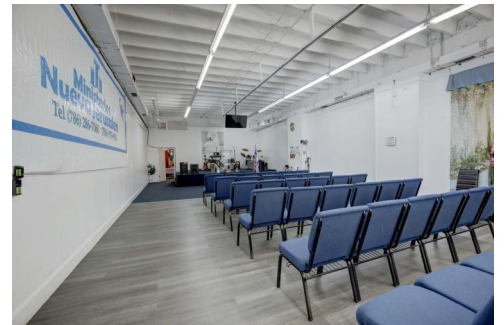

2115 Northwest 20th Street
Miami, FL 33142

 Commercial

Shannon Grasso
954-684-8610
shannon@shannongrasso.net