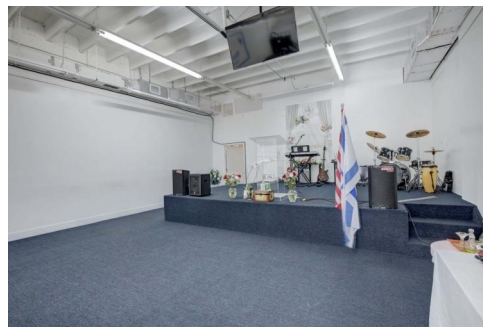

2115 Northwest 20th Street
Miami, FL 33142

 Commercial

Shannon Grasso
954-684-8610
shannon@shannongrasso.net