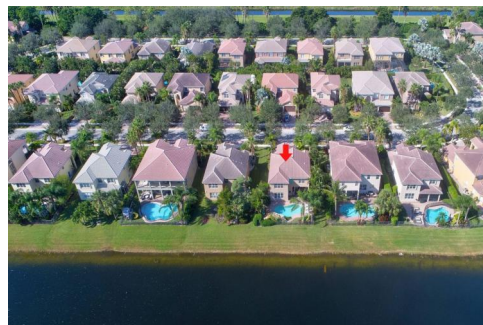

9883 Savona Winds Dr
Delray Beach, FL 33446

COMMUNITY: Saturnia Isles

Single Family

3780 SQFT

6 Beds

4 Baths

Laurie Davies
561-756-5919
lauriedavies@keyes.com