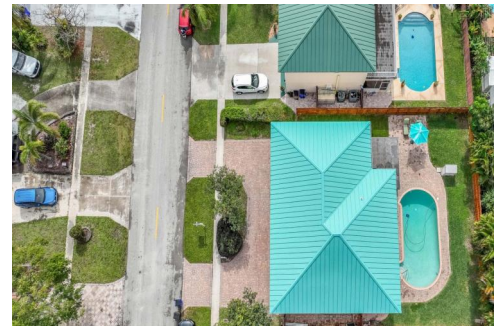

1321 Southeast 2nd Avenue
Deerfield Beach, FL 33441

 Single Family