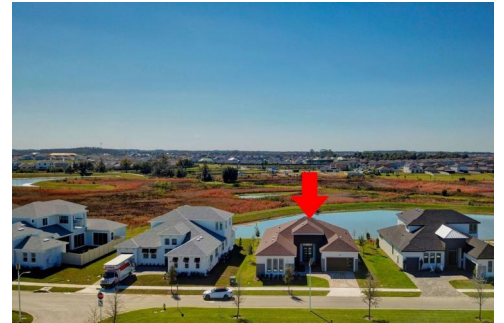

9060 Sanders Tree Loop
Wesley Chapel, FL 33545

 Single Family

Paulo Dasilva
561-672-9889
psilvabroker@gmail.com