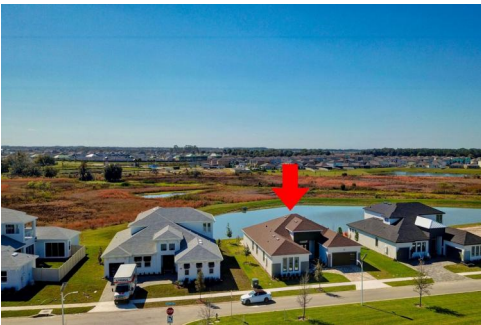

9060 Sanders Tree Loop
Wesley Chapel, FL 33545

 Single Family

Paulo Dasilva
561-672-9889
psilvabroker@gmail.com