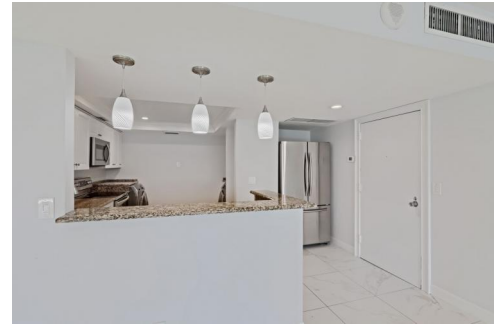

2400 Presidential Way  
West Palm Beach, FL 33401

 Condominium

Dawn Mansur  
561-373-9816  
dawn@dawnmansur.com  
<https://www.DawnMansur.com>