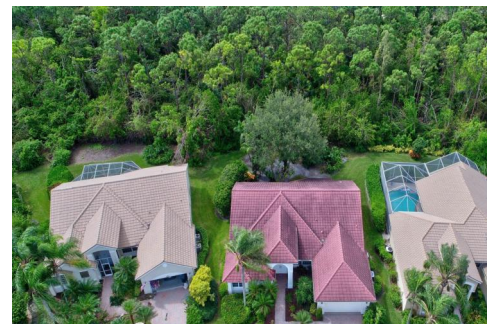

7832 Bridlington Drive  
Boynton Beach, FL 33472

COMMUNITY: Aberdeen

MLS # RX-10375638

PRICE \$319,000

 Single Family

 2417 SQFT

 3 Beds

 3 Baths

## PROPERTY DETAILS

This Bermuda contemporary style residence is located in Aberdeen Estates. It's elegantly simple lines are perfect counterpoint to the tropical setting. An intelligently designed floor plan includes three bedrooms, three bath and is a home which reflects a genuine approach to Florida living. The Meltini designer kitchen boast 42'x42'; custom