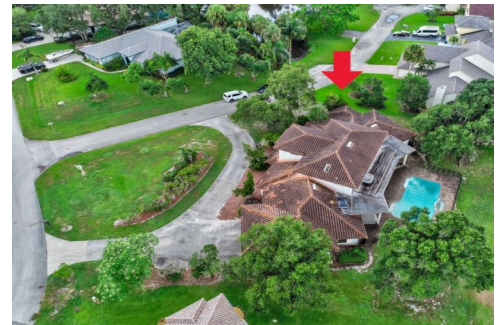

7122 Elyse Circle
Port St. Lucie, FL 34952

 Single Family

Stephen Dutcher
561-660-1818
csnowden@ipre.com