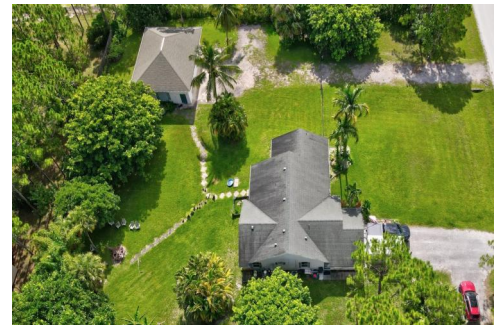

16627 81st Lane North  
Loxahatchee, FL 33470

Jed Weaver  
9548172757  
floridasbestwaterfront@gmail.com