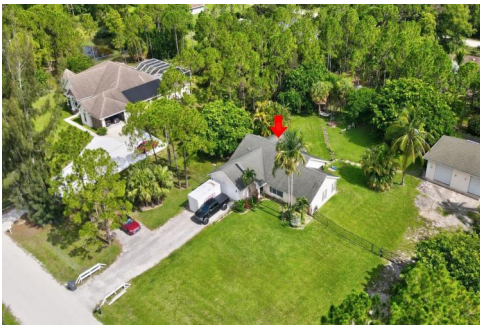

16627 81st Lane North  
Loxahatchee, FL 33470

Jed Weaver  
9548172757  
floridasbestwaterfront@gmail.com