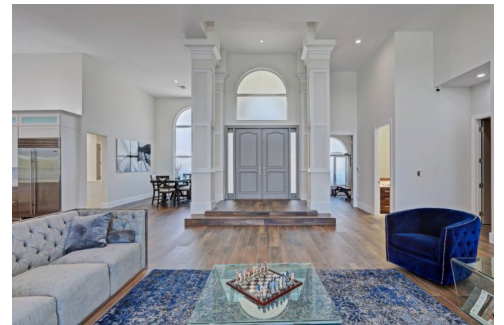

2660 Tecumseh Drive  
West Palm Beach, FL 33409

 Single Family

Lori Hess  
561.351.0495  
lmh1017@yahoo.com

Derek Lambrou  
561.568.6471  
derek@villagerealtygroup.com