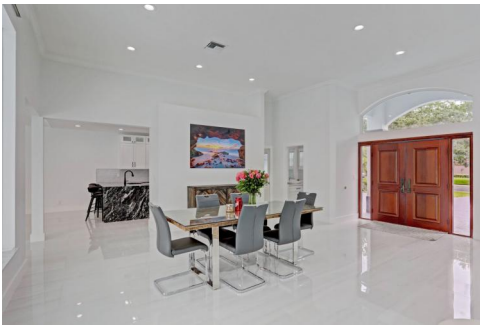

2701 Tecumseh Drive
West Palm Beach, FL 33409

 Single Family

Lori Hess
561.351.0495
lmh1017@yahoo.com