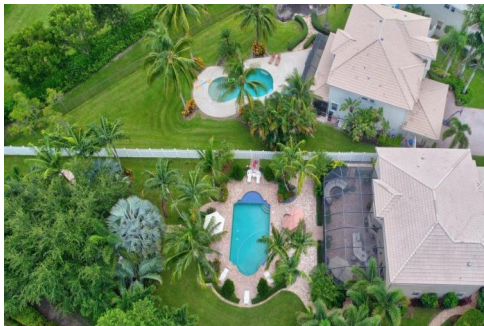

7367 Water Dance Way

Lake Worth, FL 33467

COMMUNITY: Smith Farm

Single Family

3497 SQFT

5 Beds

3 Baths

Steve and Lauren Hollander

561-758-3888

Steve@HollanderRealEstate.com

<http://hollanderrealestate.com/>