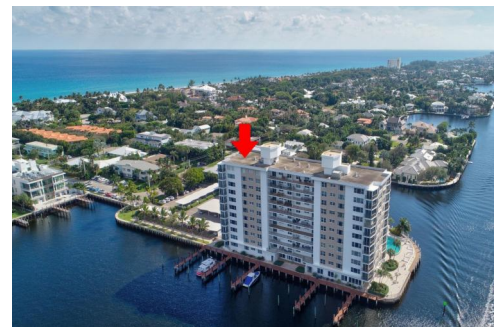

400 Seasage Drive
Delray Beach, FL 33483

 Condominium

Laura Trebatch
(561) 886-8072
laura@champagneparisi.com