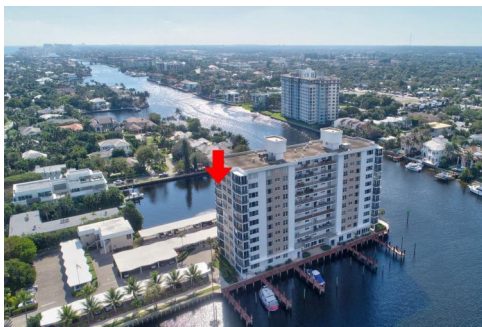

400 Seasage Drive
Delray Beach, FL 33483

 Condominium

Laura Trebatch
(561) 886-8072
laura@champagneparisi.com