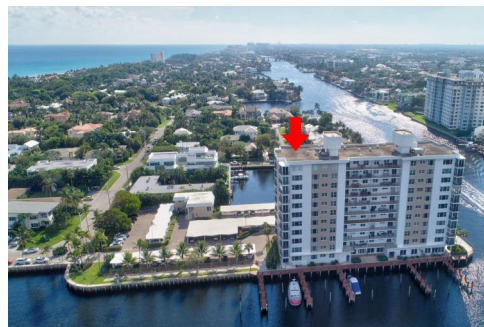

400 Seasage Drive
Delray Beach, FL 33483

 Condominium

Laura Trebatch
(561) 886-8072
laura@champagneparisi.com